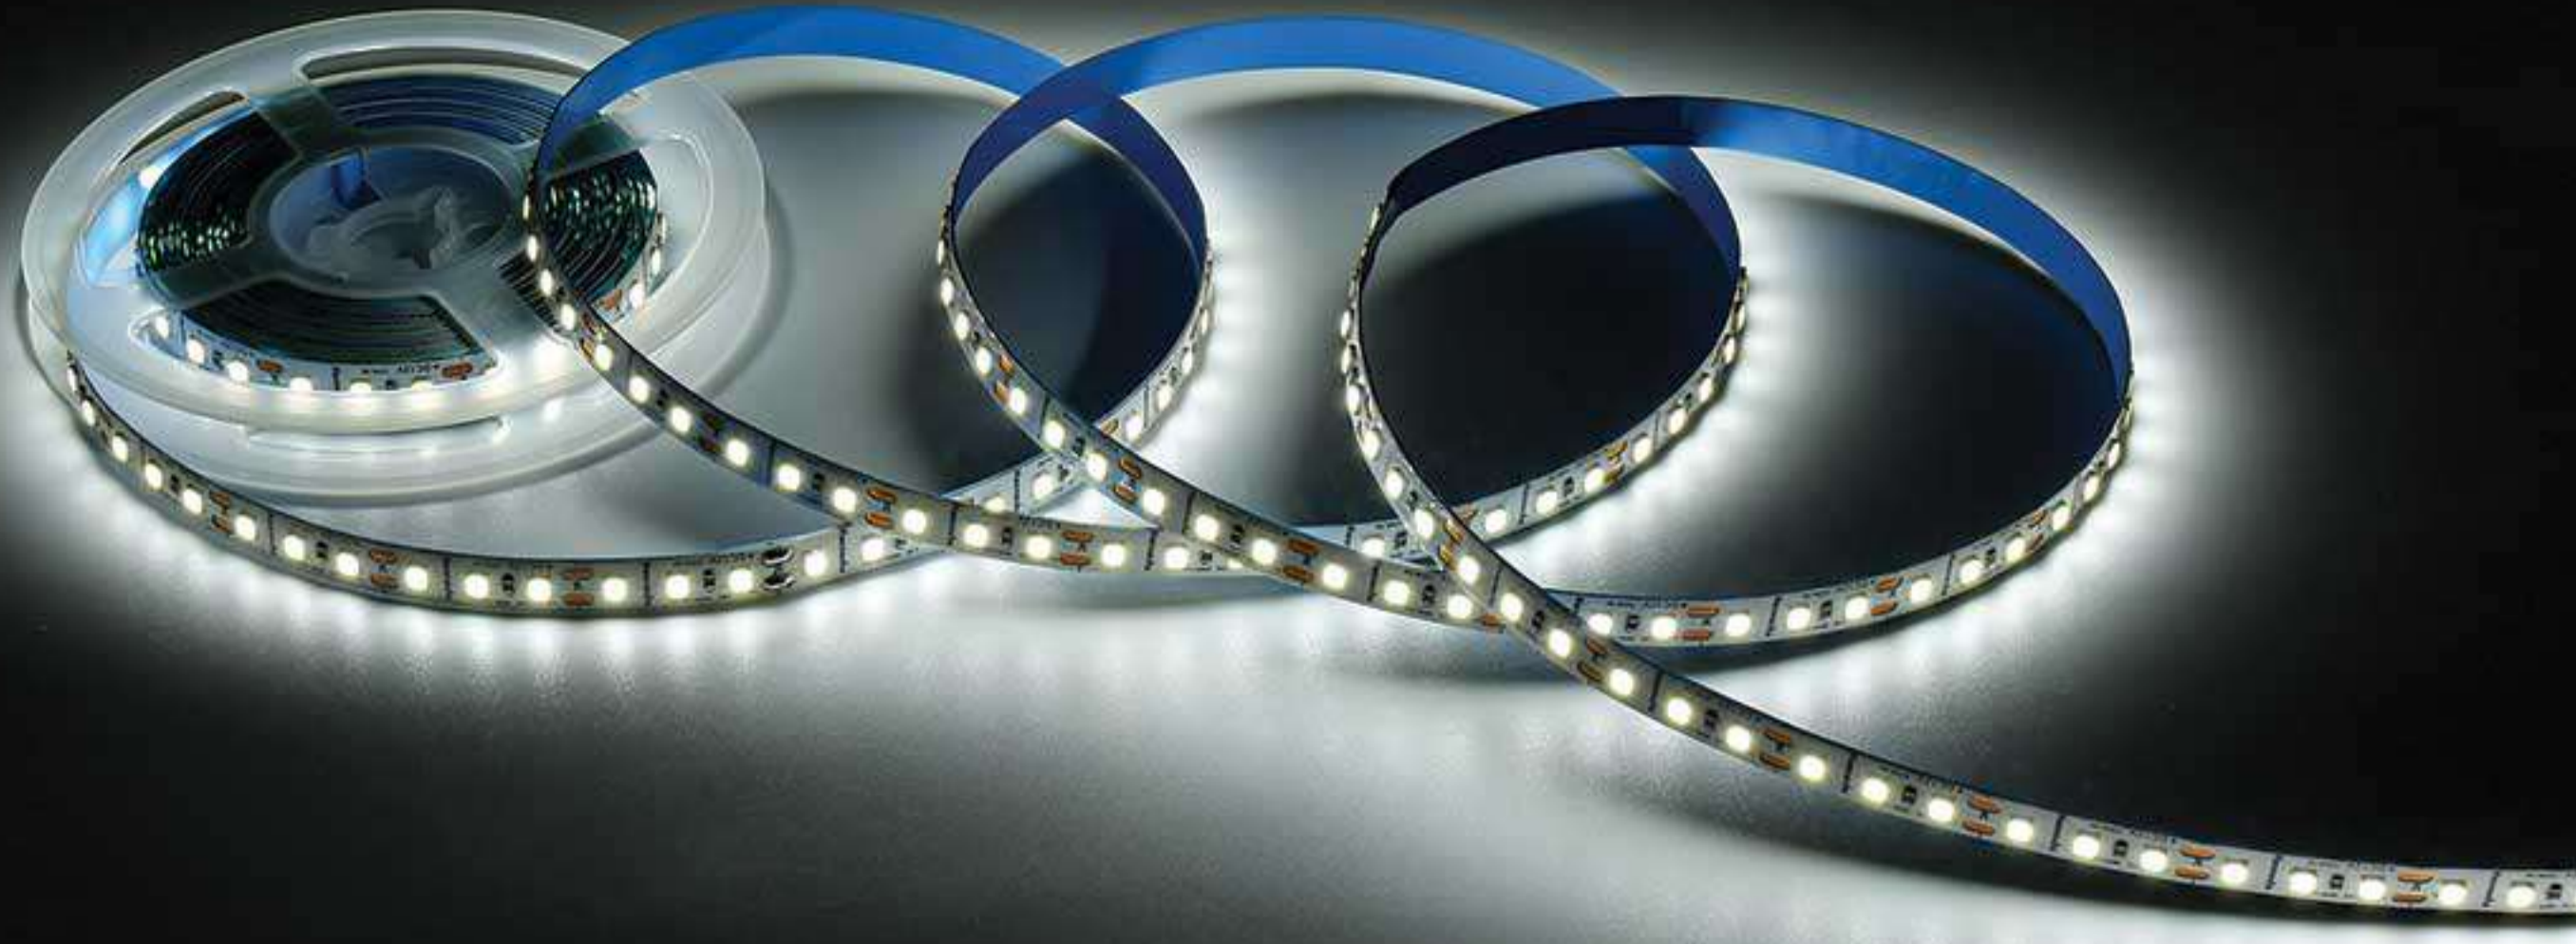

CLAMP HOLDER HLS 2835
7mm & 8mm AC 220V

CONNECTOR HLS 2835
7mm & 8mm AC 220V

HLS DC 12V

Tipe	Tipe LED	Kuantitas LED / Meter	Watt / Meter	Lumen / Meter	Lebar PCB	Cuttable	Panjang / Roll
HLS 2835 120L 10W 8MM IP20 DC 12V	SMD 2835	120 LED	10W	700 - 800 lm	8 mm	Per 2,5 cm	5 Meter