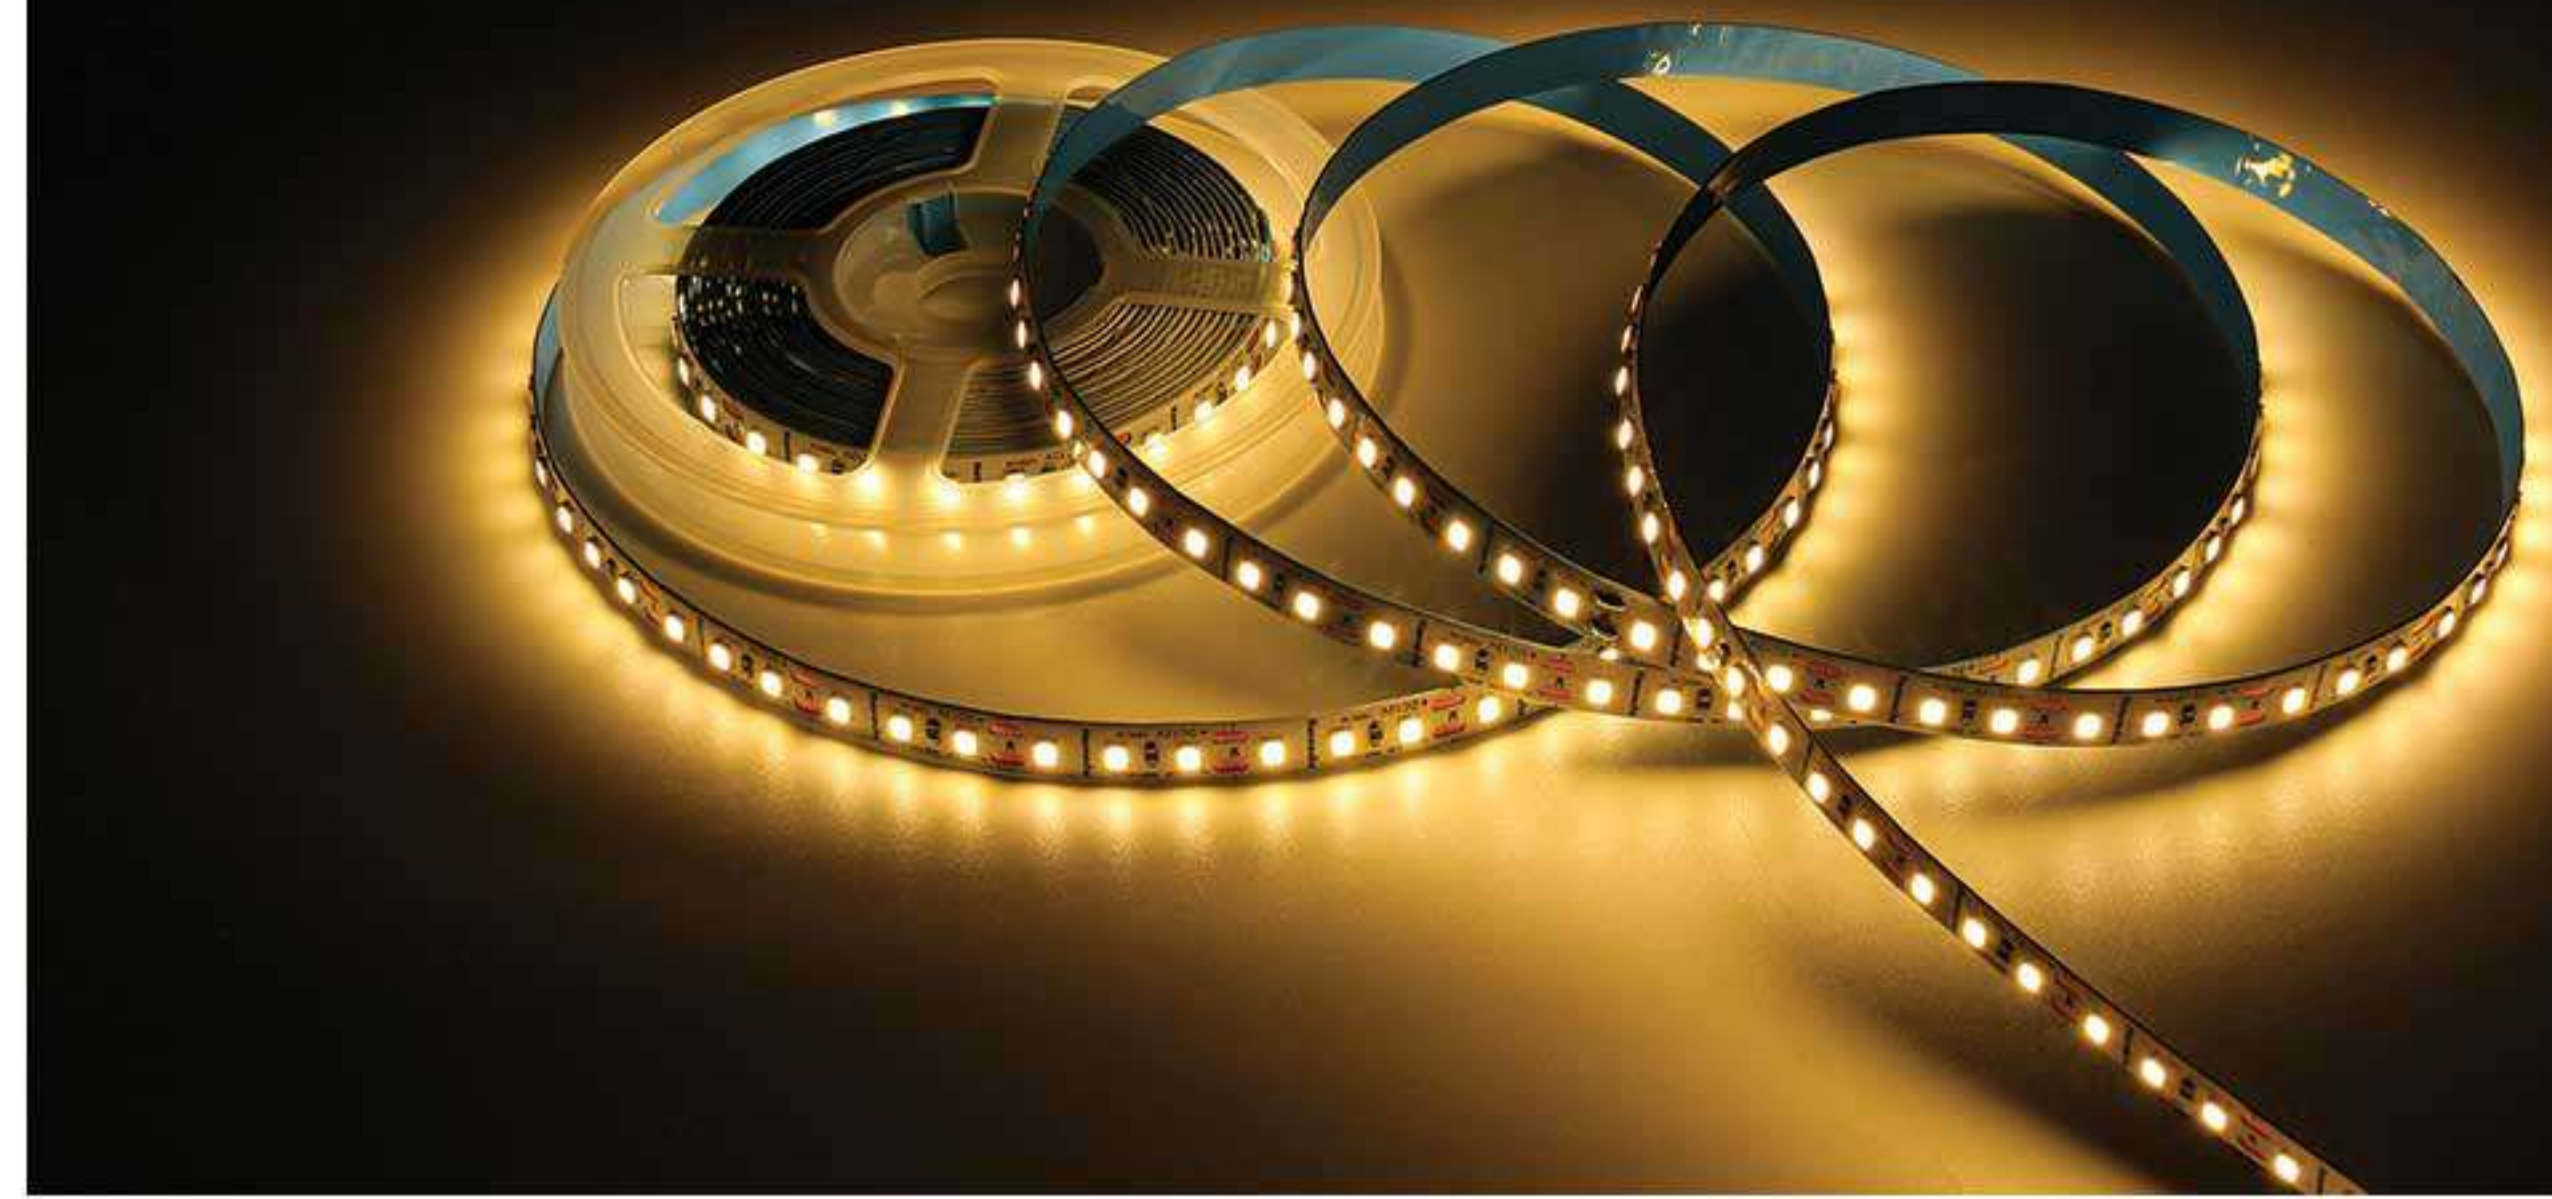

CLAMP HOLDER HLS 2835
7mm & 8mm AC 220V

CONNECTOR HLS 2835
7mm & 8mm AC 220V

HLS DC 12V

Tipe	Tipe LED	Kuantitas LED / Meter	Watt / Meter	Lumen / Meter	Lebar PCB	Cuttable	Panjang / Roll
HLS 2835 120L 10W 8MM IP20 DC 12V	SMD 2835	120 LED	10W	700 - 800 lm	8 mm	Per 2,5 cm	5 Meter